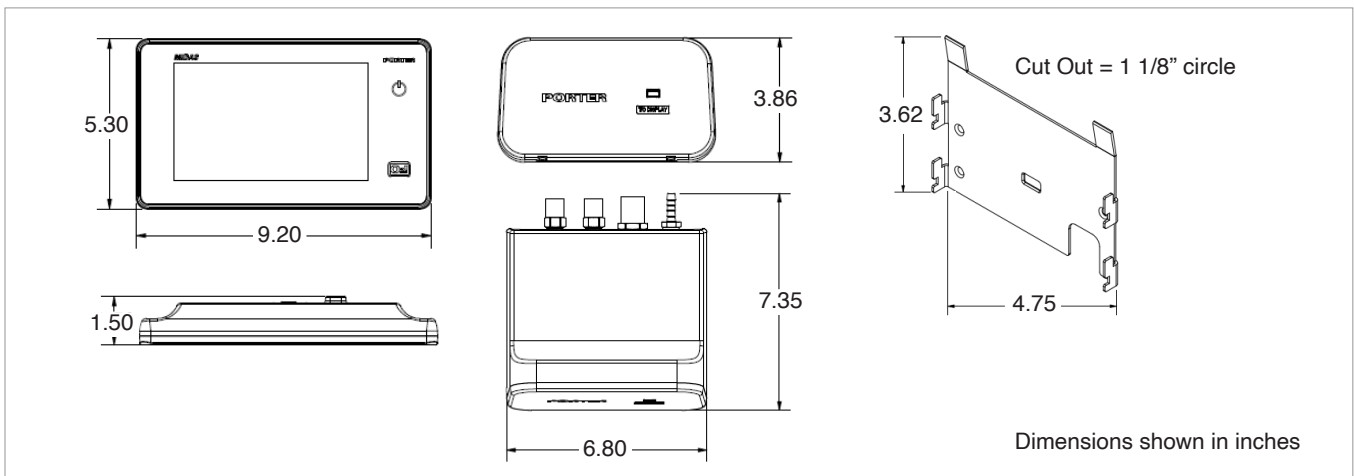

Dimensions

Contact Porter for more information:

P: 215-723-4000 Email: porternitrous@parker.com

www.PorterInstrument.com/Midas