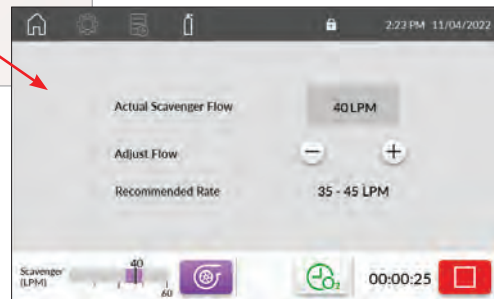

eAVS: Electronic Automatic Vacuum Switch

Precision Scavenging Control

- Vacuum display and control located on the Porter Midas™ touchscreen
- Accurately set and control vacuum flow for ideal scavenging
- Automatically activates the vacuum when gas flow begins

7445-2AV

Porter MIDAS™ Portable Options

- E-stand 4-cylinder mobile cart
- Compact mobile cart
- Telescoping wall arm

Visit our website for more details: www.PorterInstrument.com/Midas